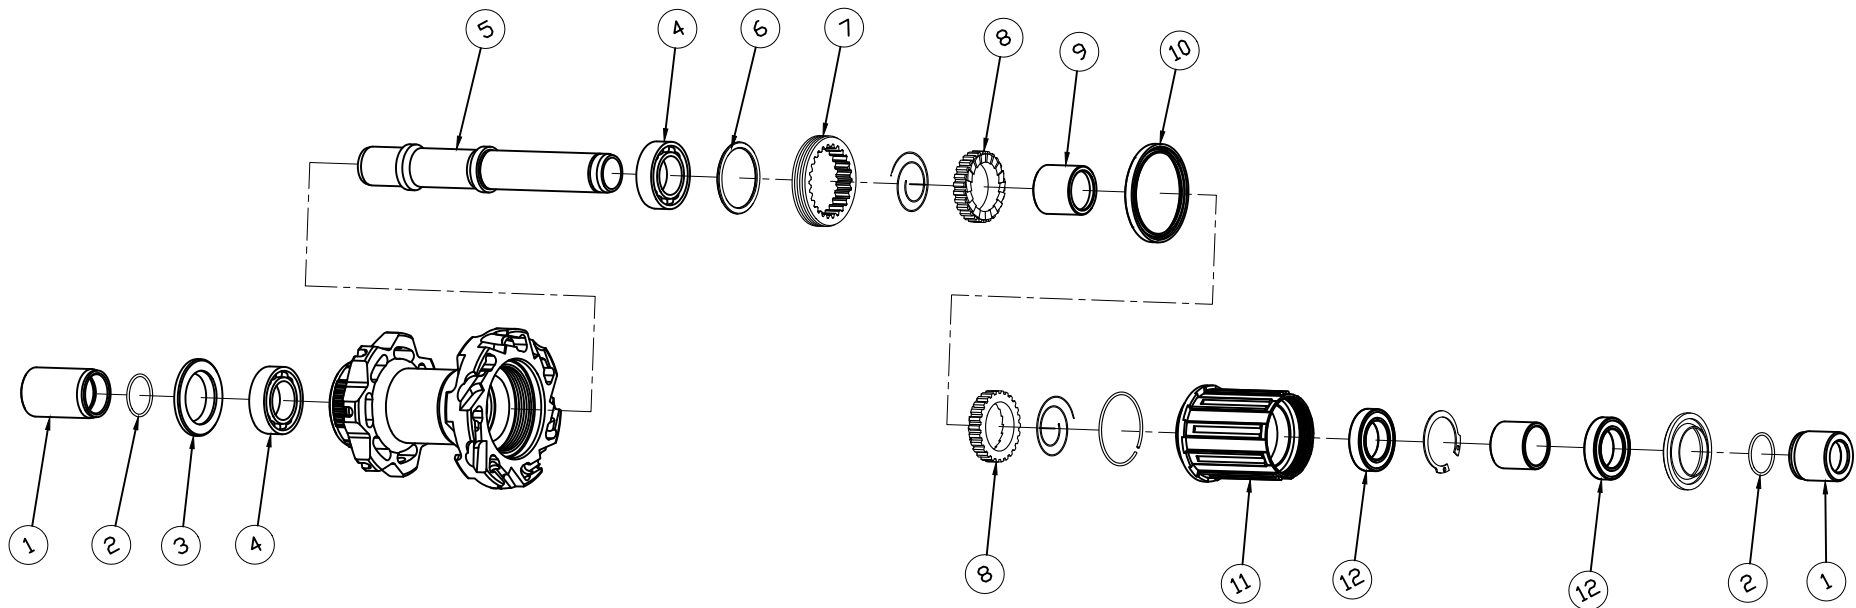

FFWD CS2 REAR HUB

USED IN ALL RAW MODELS (33/44/55/77)
INTRODUCED IN 2024

1	FFWD N/GAGE + CS2 CONVERSION KIT REAR 12/142MM	S008002000008
2	O-RING IS PART OF END CAPS IN CONVERSION KIT	
3	FFWD HUB INTERNAL SEAL NON-DRIVE-SIDE	S008002000050
4	CERAMICSPEED BEARING 15267-2RS (REAR HUB) [2X]	S008004000002
5	FFWD REAR AXLE CS2 HUB (NO COLLAR)	S008002000069
6	FFWD HUB BEARING SHIELD RATCHET RING	S008002000060
7	FFWD THREADED RATCHET RING	S008002000063

8	FFWD RATCHET/SPRING KIT 36T	S008002000030
9	FFWD AXLE BUSHING CS2 HUB	S008002000066
10	FFWD HUB INTERNAL SEAL DRIVE-SIDE	S008002000051
11	FFWD RATCHET ROTOR CERAMICSPEED SHIMANO	S0030057000020
	FFWD RATCHET ROTOR CERAMICSPEED XDR	S0030057000021
	FFWD RATCHET ROTOR CERAMICSPEED CAMPAGNOLO	S0030057000022
	FFWD RATCHET ROTOR CERAMICSPEED CAMPA N3W*	S0030057000023
12	CERAMICSPEED BEARING 6802-2RS (BODY) [2X]	S008004000003

* COMES WITH SPECIFIC END CAP